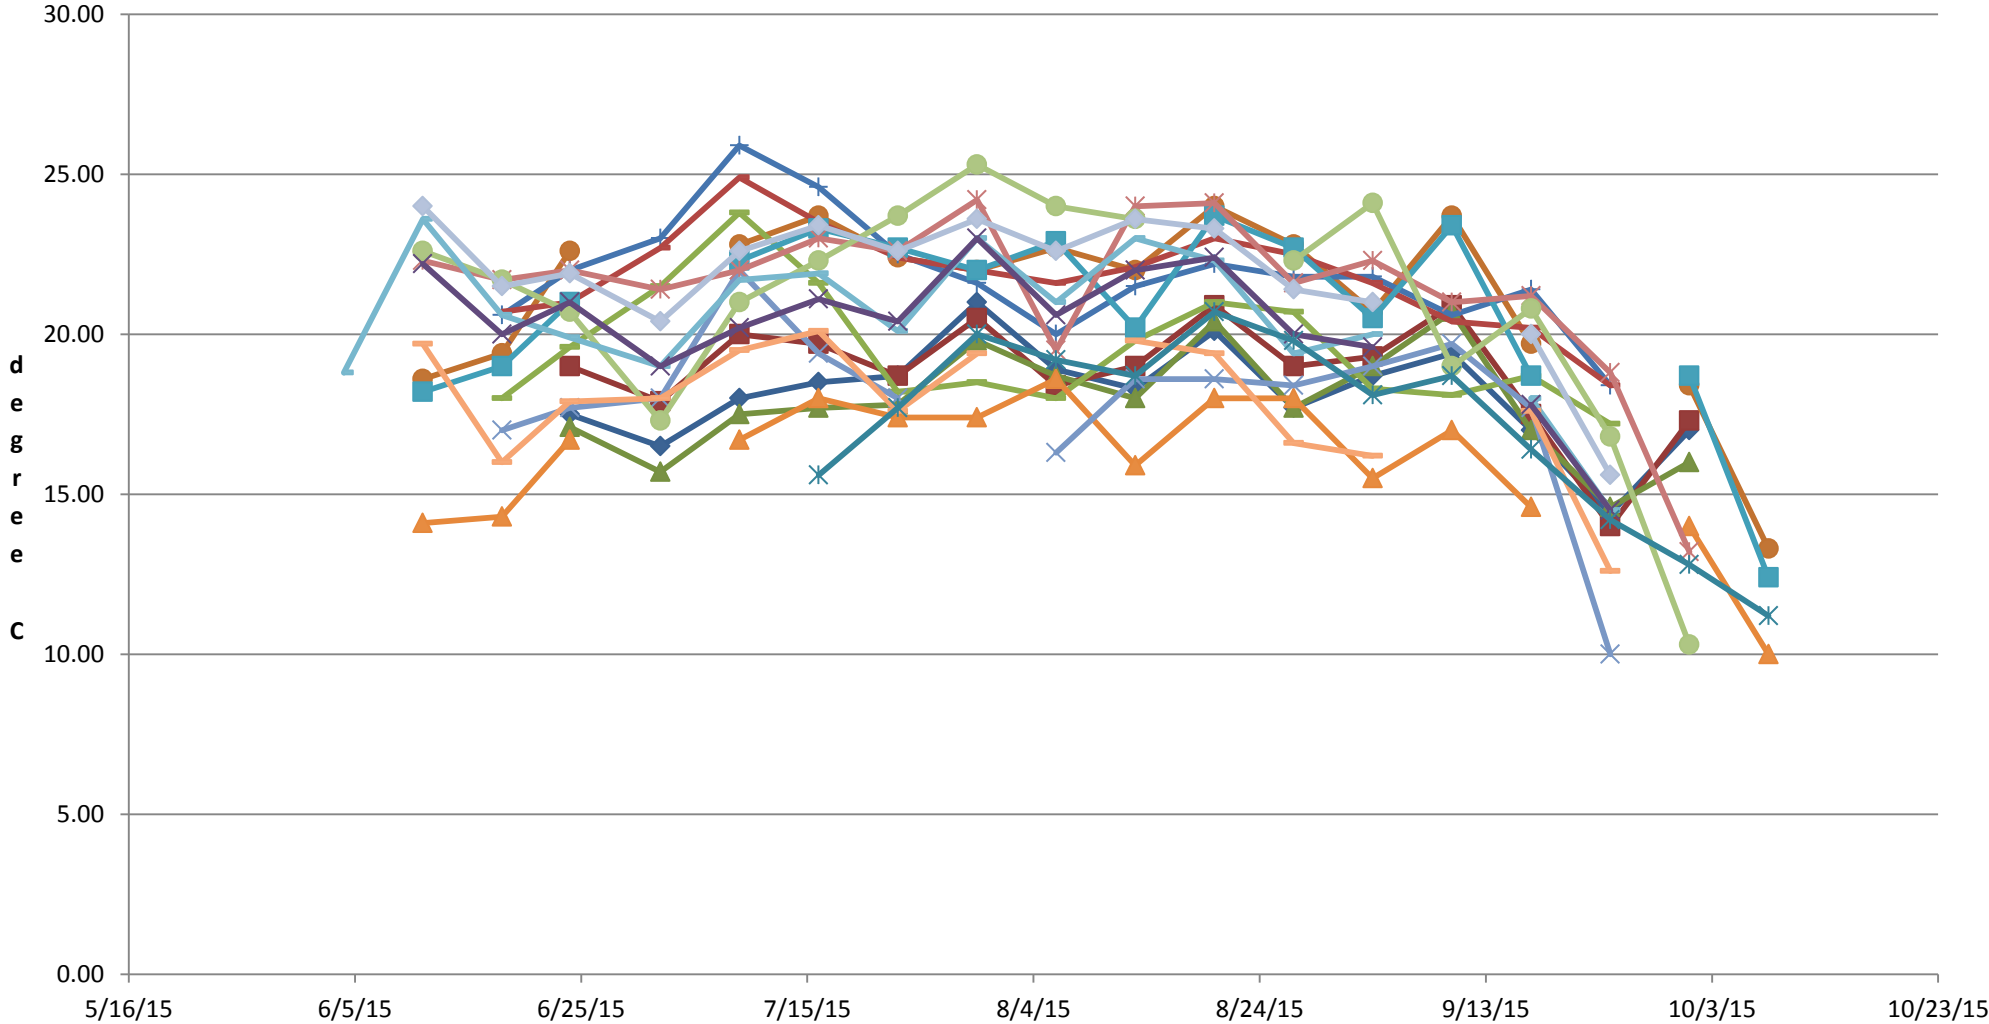

2015 streams

- Jacks
- U Keyup
- ▲ Briggs
- Bailey Bk
- Dunn Bk
- Kendall bk
- U Beaver Bk
- Foster Bk
- ▲ Templeton Bk
- × Moss
- × Laurel Lake bk
- Darling
- Beaver Bk @ MillersSR
- Rich Brook
- EB Tully at launch
- × Gulf Bk
- × Mill - Athol